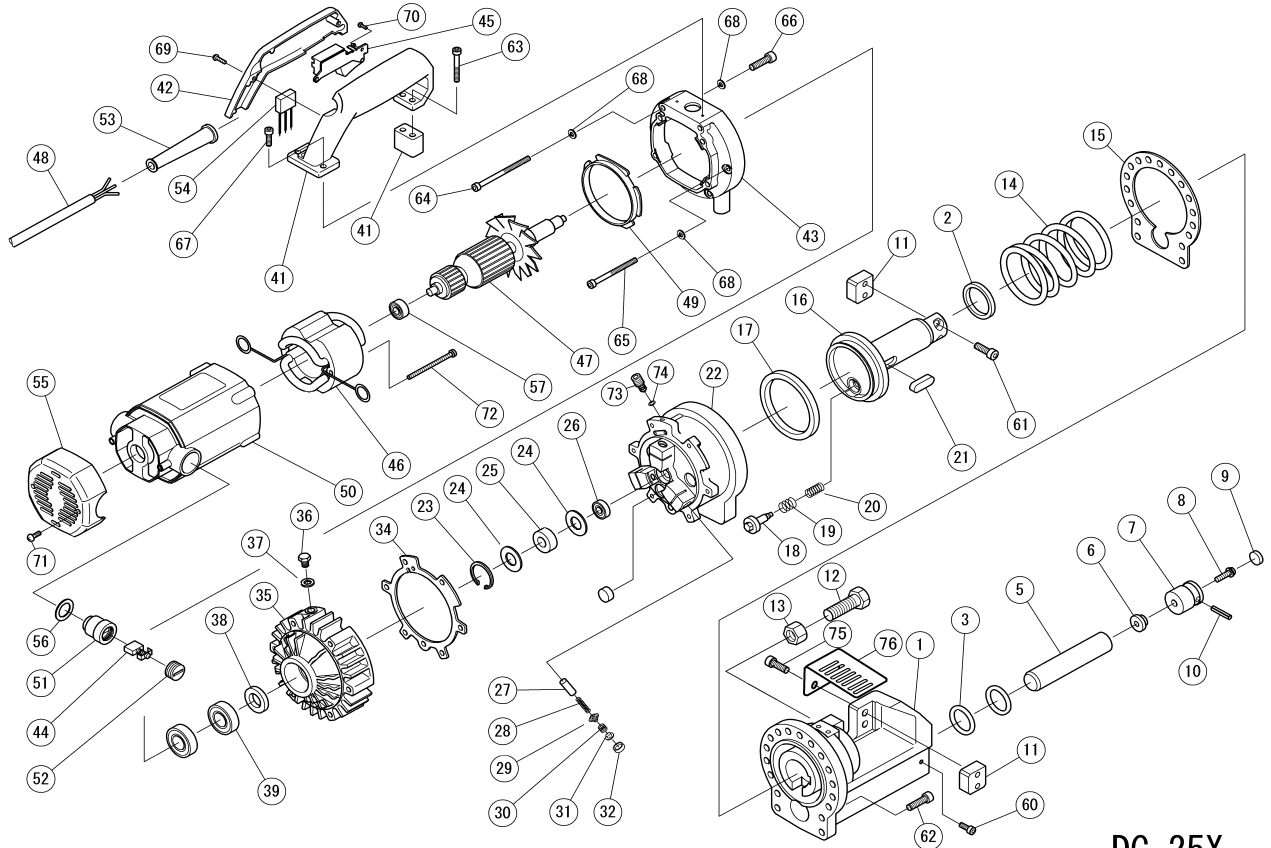

DC-25X REBAR CUTTER

DC-25X

No.	Part No.	Part Name	Q'ty	No.	Part No.	Part Name	Q'ty	No.	Part No.	Part Name	Q'ty
1	1C2601B	HOUSING	1	27	1C2610	RAM	3	52	1C2612G	BRUSH CAP	2
2	1C2602	SEAL PACKING SKY40	2	28	1C1330	RAM RETURN SPRING	3	53	1C1961I	CORD ARMER	1
3	70RP32	O RING P32	2	29	1C13281	DELIVERY VALVE	3	54	1C2612H	CONDENSER	1
5	1C2570	AIR BAG	1	30	1C1331	DELIVERY VALVE SPRING	3	55	1C2612I	MOTOR COVER	1
6	1CM2027	AIR BAG NUT	1	31	1C13352	SPRING GUIDE	3	56	7956683	INSULATION PAPER	2
7	1C2620B	HOUSING CAP	1	32	1C13292	PUMP HEAD SEAL	3	57	1C2612J	BALL BEARING 6200VV	1
8	1CM2028	AIR BAG SET BOLT	1	33	3P1044	MAGNET FILTER	3	60	1BR5092	CAP BOLT M6x16	2
9	1C1505	AIR FILTER	1	34	1C2615	PUMP CASE PACKING	1	61	1C1912	CAP BOLT W/WASHER M8X25	4
10	7SP06030	SPRING PIN D6X30	1	35	1C2539	PUMP CASE	1	62	1C1911B	CAP BOLT M8x30	17
11	1C1911	CUTTER BLOCK NO.3	2	36	1C1304	OIL PLUG M10X15	1	63	7CB06045	CAP BOLT M6x45	2
12	7B16050	STOPPER BOLT M16X50	1	37	1C1305	SEAL WASHER WF10	1	64	1C1949	CAP BOLT M6x90	2
13	7N8016	STOPPER NUT M16	1	38	1C2542	OIL SEAL SC20-35-8	1	65	7CB06075	CAP BOLT M6x75	4
14	1C2607	RETURN SPRING	1	39	1C1941	BALL BEARING 6004VV	2	66	7CB06035	CAP BOLT M6x35	4
15	1C2614	CYLINDER PACKING	1	40	1C2616	HANDLE PRESS	1	67	1C1945	CAP BOLT M6x18	2
16	1C2604	PISTON	1	41	1C1944B/C	MAIN HANDLE	2	68	7SW0006	SPRING WASHER M6	10
17	1C2518	SEAL PACKING	1	42	1C1946	SWITCH COVER	1	69	1C1947	PAN HEAD BOLT M4X15	2
18	1C2519	RETURN VALVE	1	43	1C2611	CASE COVER	1	70	7PB04008	PAN HEAD BOLT M4X8	2
19	1C2521	RETURN VALVE SPRING	1	44	1C2612A	CARBON BRUSH SET	1	71	7PSW05012	PAN HEAD BOLT W/ WASHER M5x12	2
20	1C2522	VALVE END SPRING	1	45	1C1961B	SWITCH	1	72	7PB05065	PAN HEAD BOLT M5x65	2
21	1C2605	PISTON KEY	1	46	1C2612B	STATOR COIL	1	73	1C4160601	RELEASE VALVE	1
22	1C2608	CYLINDER	1	47	1C2612C	ARMATURE	1	74	7ORS4	O RING	1
23	1C2526	SNAP RING H35	1	48	1C1961F	CORD	1	75	1C1911B	CAP BOLT W/WASHER M8X30	2
24	1C2525	BEARING GUIDE	2	49	1C2612D	FAN COVER	1	76	1C4199800	CUTTER GUARD	1
25	1C2534	NEEDLE BEARING	1	50	1C2612E	MOTOR HOUSING	1	77	1C2616	HANDLE PRESS	1
26	1C2609	BALL BEARING 609	1	51	1C2612F	BRUSH HOLDER	2				